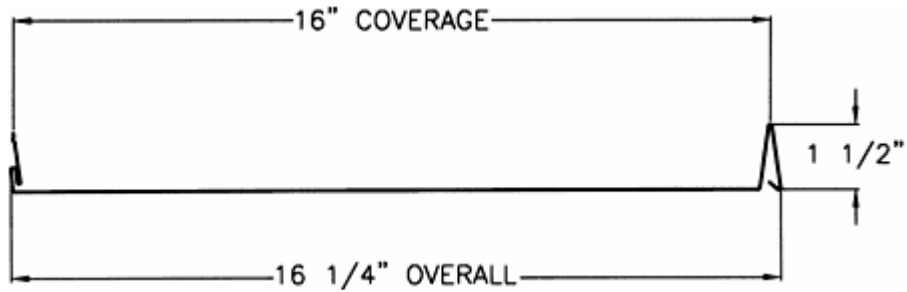

STANDING SEAM PANEL PROFILES

1 1/2" SSR (24 ga.)

CLIMAGUARD (26 ga.)